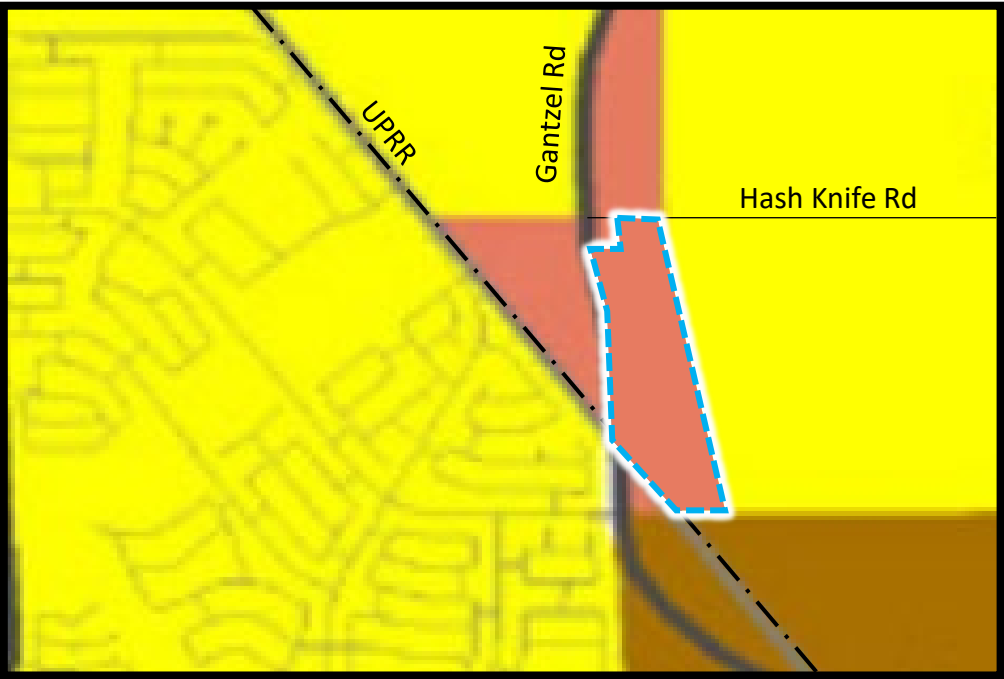

Pinal County San Tan Valley Special Area Plan Amendment

Existing Land Use Designations

Proposed Land Use Designation

-  **Community Center**
-  **Suburban Neighborhood**