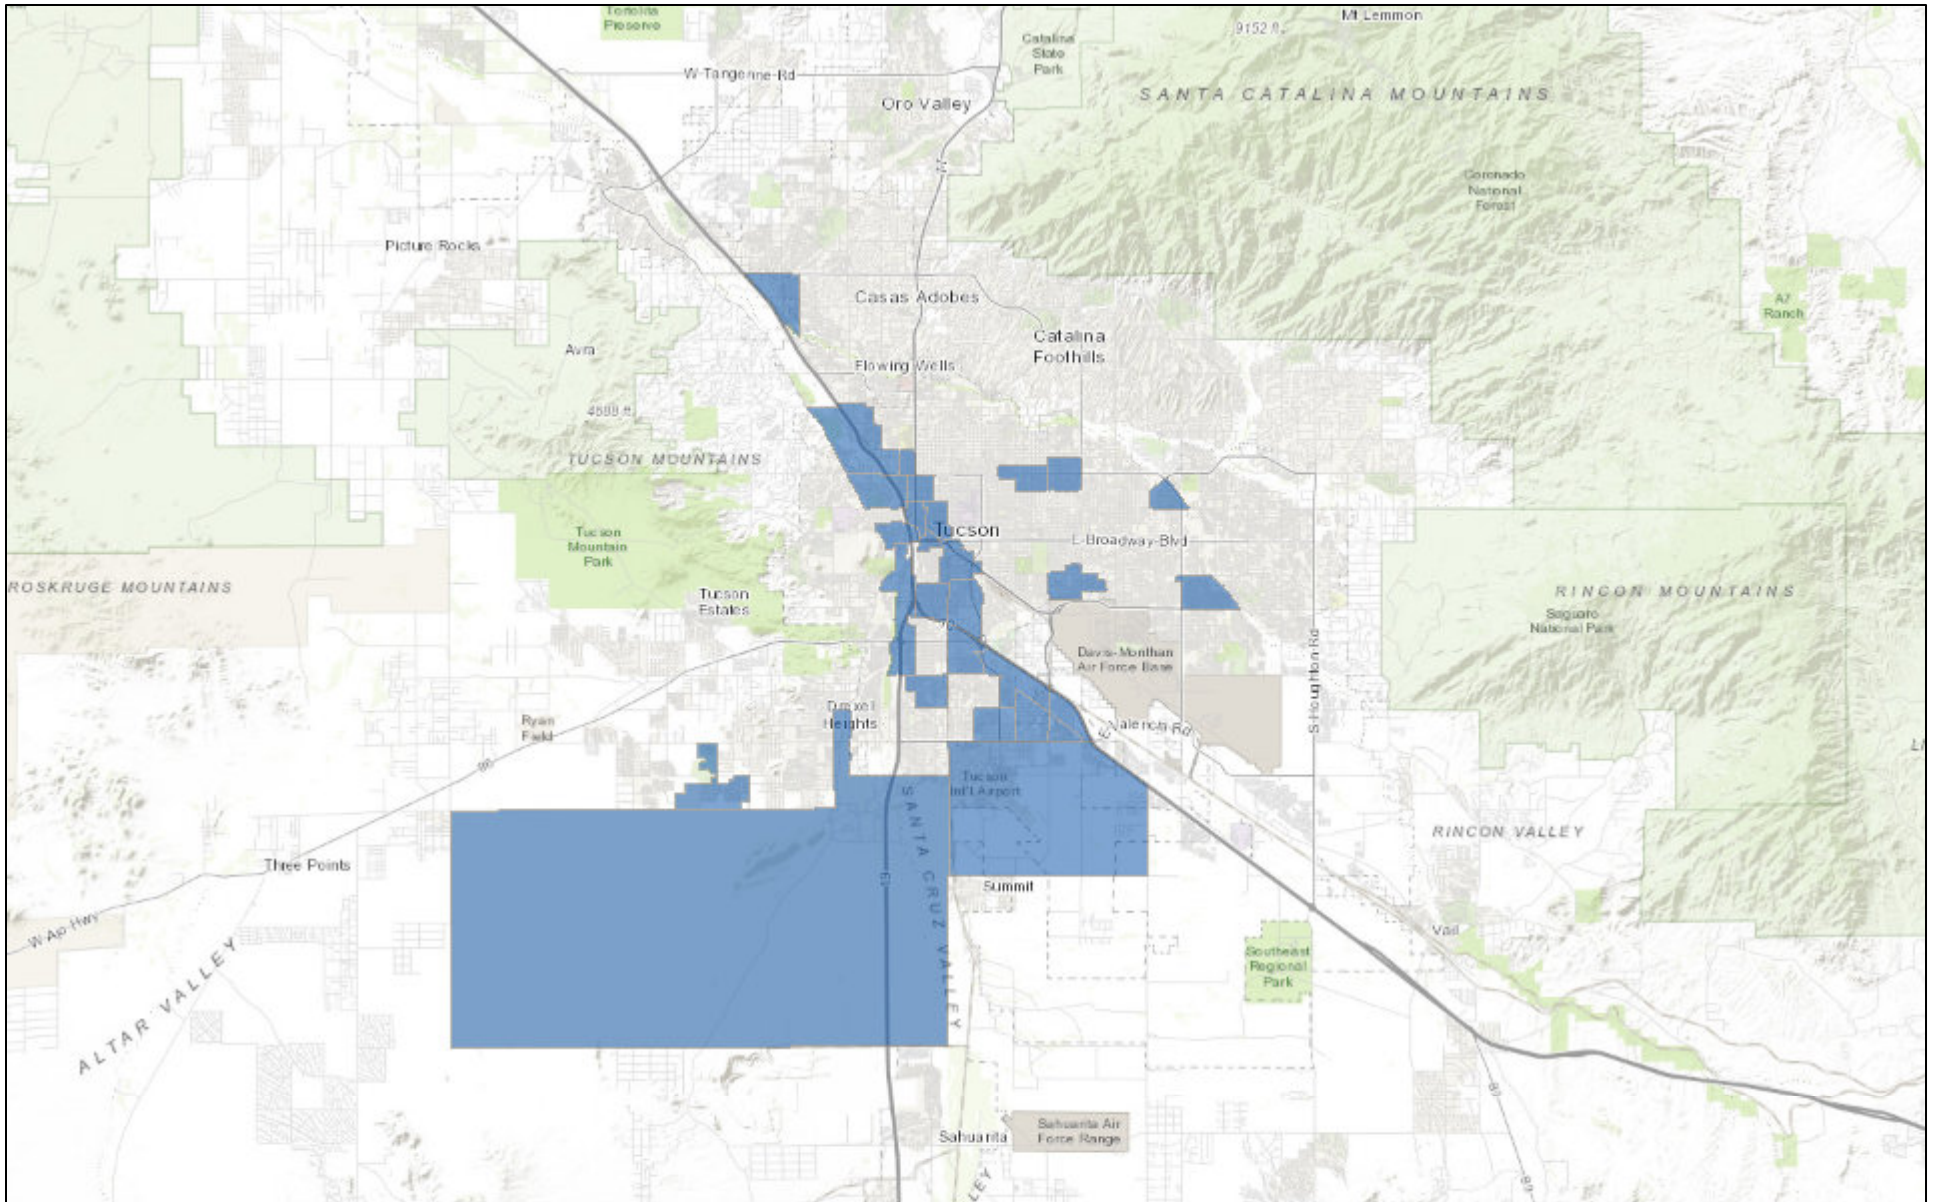

# Tucson

April 10, 2018 4:43:28 PM

-  Designated Opportunity Zone Tracts
-  State Census Boundaries

1:433,343

Sources: Esri, HERE, Garmin, Intermap, increment P Corp., GEBCO, USGS, FAO, NPS, NRCAN, GeoBase, IGN, Kadaster NL, Ordnance Survey, Esri