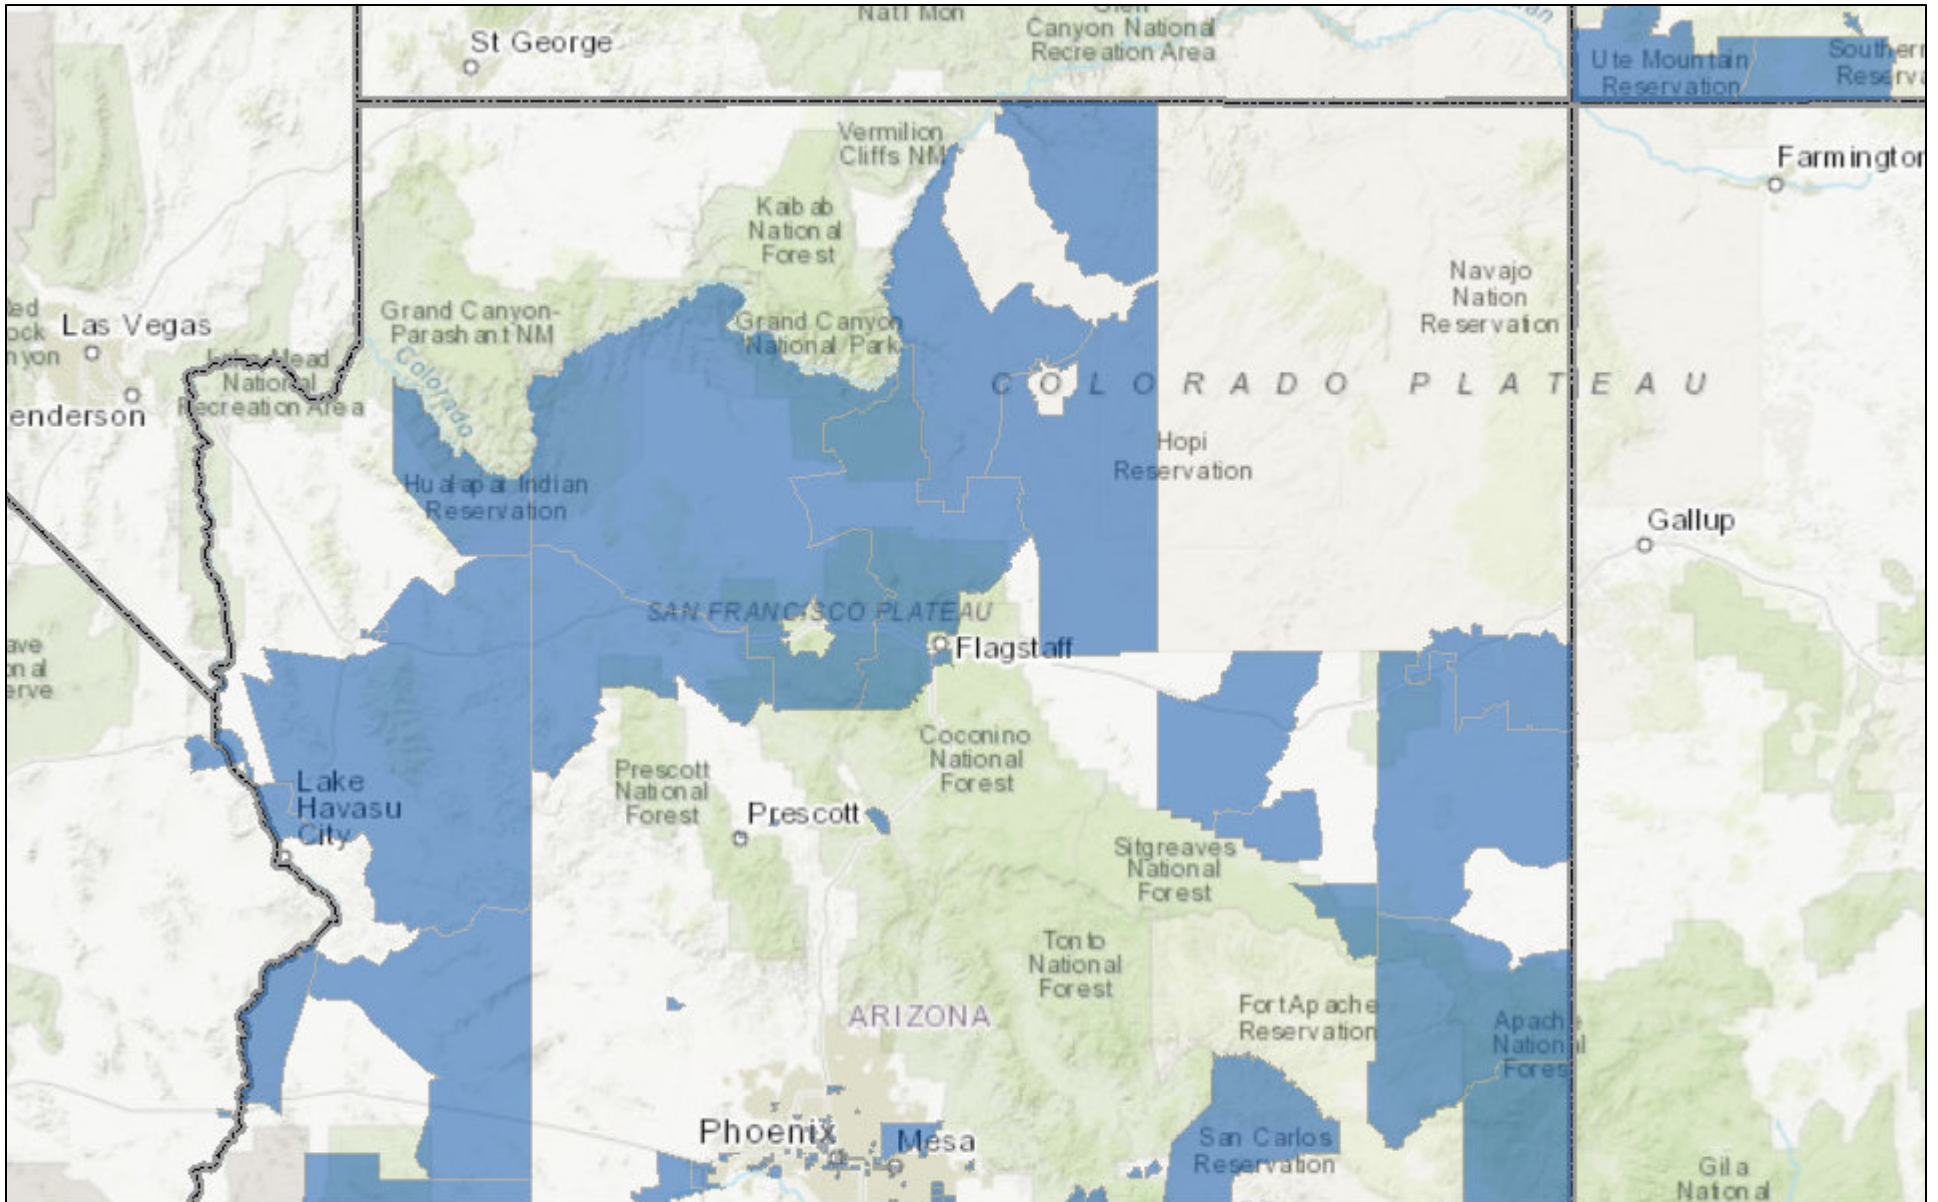

Northern AZ

April 10, 2018 4:39:11 PM

- Designated Opportunity Zone Tracts
- State Census Boundaries

1:3,466,743

Sources: Esri, HERE, Garmin, Intermap, increment P Corp., GEBCO, USGS, FAO, NPS, NRCAN, GeoBase, IGN, Kadaster NL, Ordnance Survey, Esri