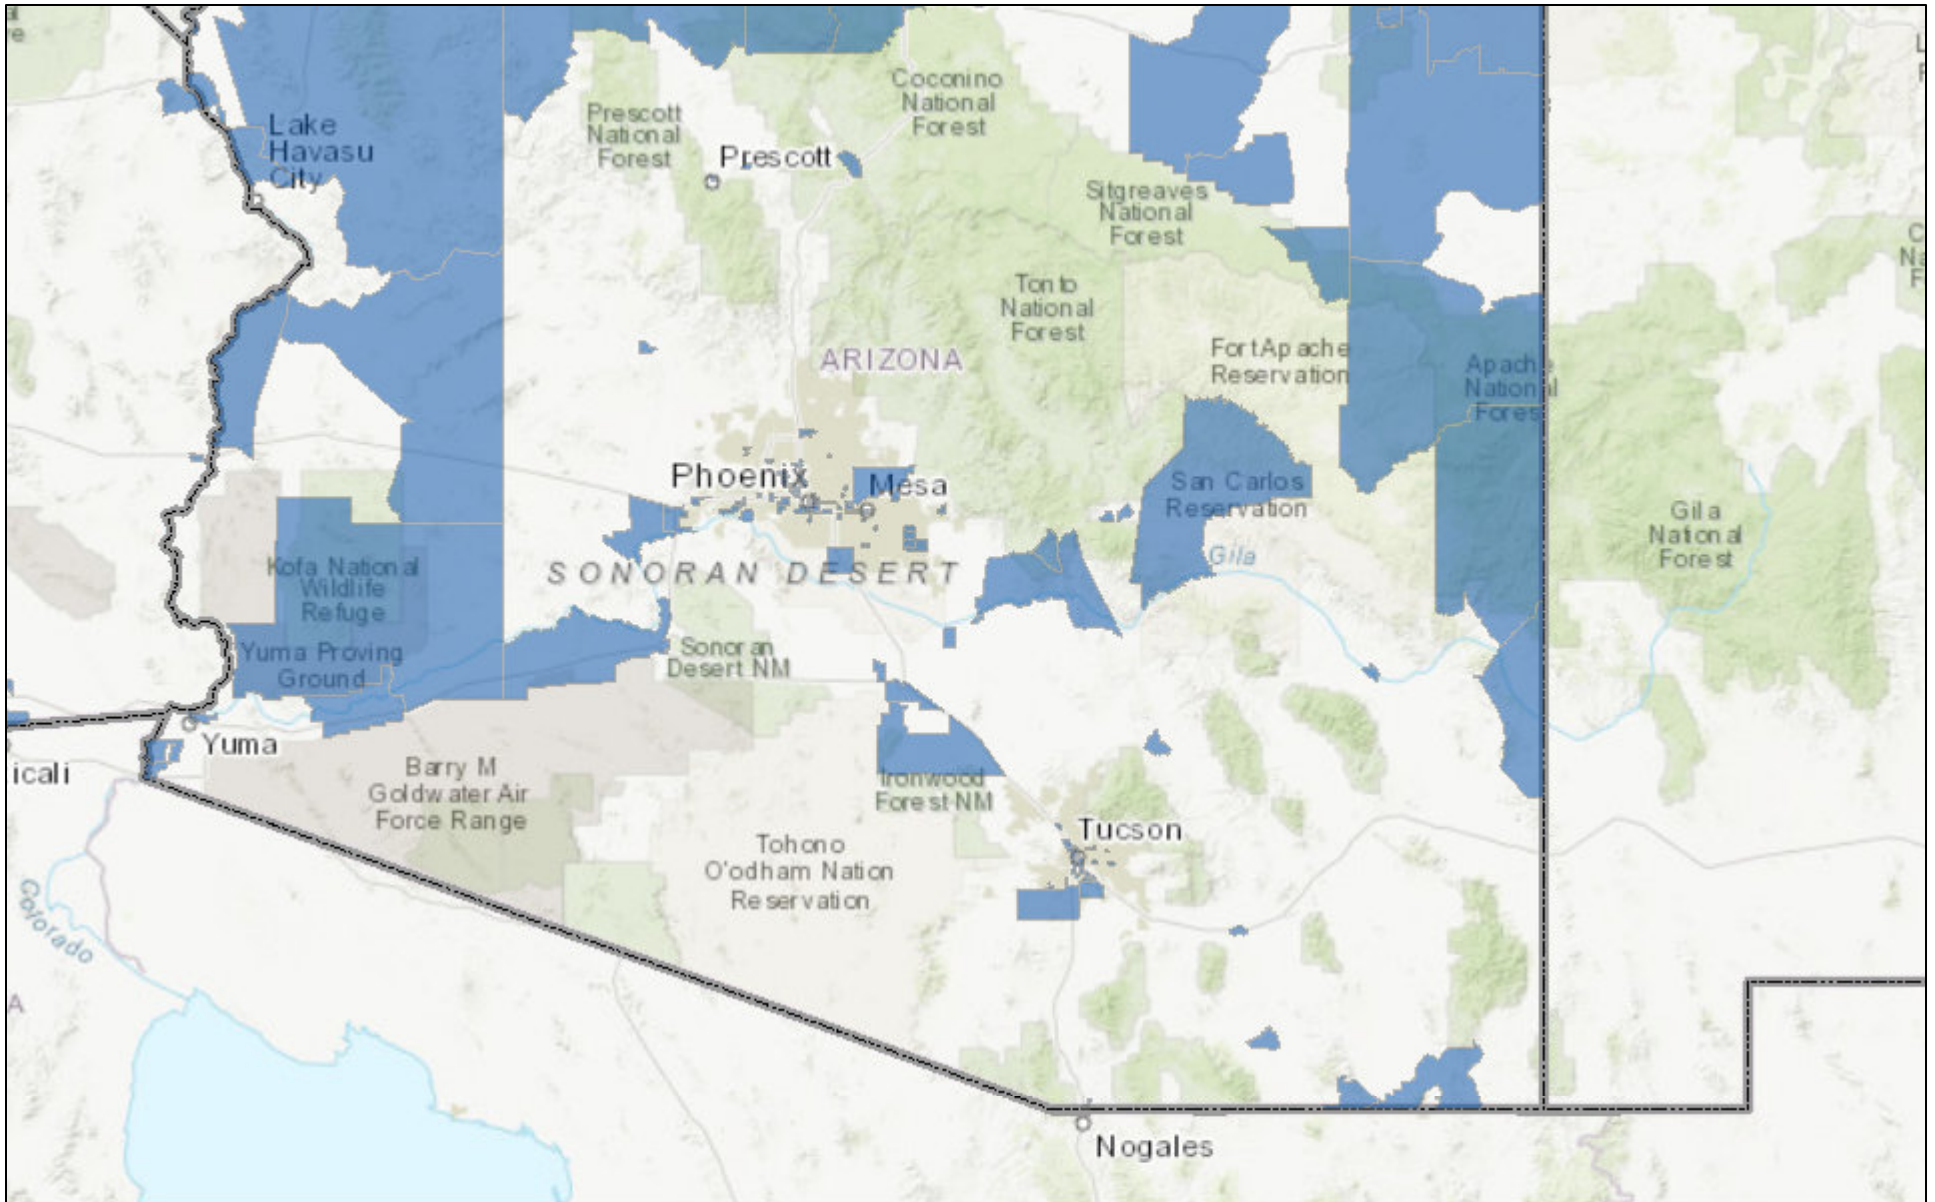

Central/Southern AZ

April 10, 2018 4:40:06 PM

- Designated Opportunity Zone Tracts
- State Census Boundaries

1:3,466,743

Sources: Esri, HERE, Garmin, Intermap, increment P Corp., GEBCO, USGS, FAO, NPS, NRCAN, GeoBase, IGN, Kadaster NL, Ordnance Survey, Esri